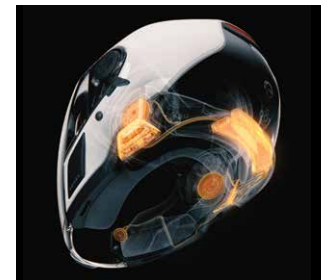

## TECHNOLOGIES

Retractable sun visor

Airflow

Jet styling

Comm integration