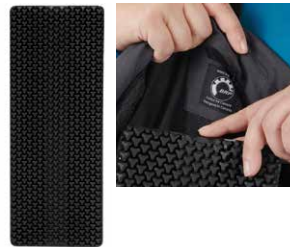

Removable Back Protector (unit)

488098 • L Black (90)

- SC-1 / B52.
- Central back protector.
- CE level 1.
- Almost invisible under clothing.
- Removable, hand washable and usable after impact.
- Sold per unit.
- All jackets for men and women.